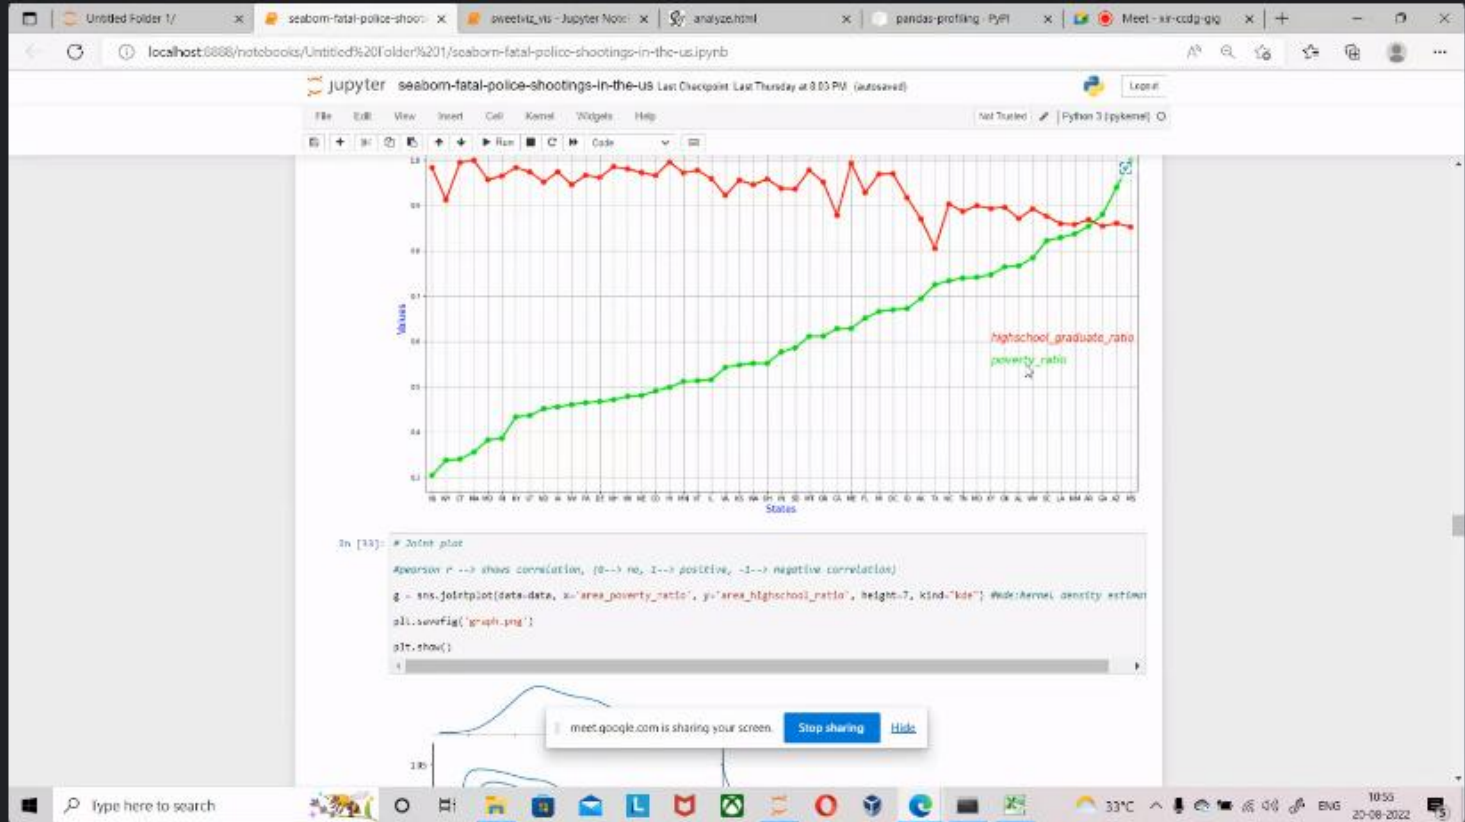

kiruba Qc is presenting

Participant grid:

- kiruba Qc (Active)
- Lakshmana Nar...
- INDU LEKHA R L
- AC21UCS108 Sa...
- CSE C 05 SRI VI...
- Swetha siva
- AC21UCS110 SA...
- 61 others
- You

xir-ccd-gig