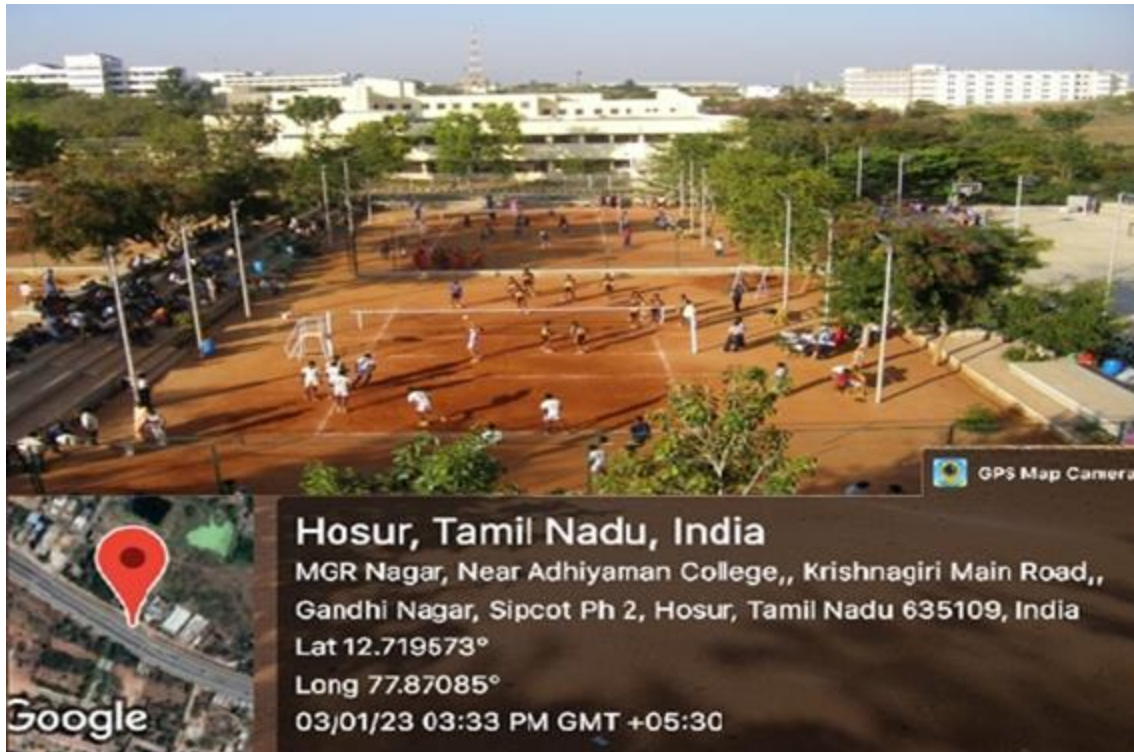

ADHIYAMAAN COLLEGE OF ENGINEERING

(Autonomous)

Affiliated to Anna University– Chennai & Approved by AICTE–New Delhi.

Accredited by NAAC & NBA-UGC, New Delhi

Volley Ball

Dr. M. G. R. Nagar, Hosur – 635130, Krishnagiri (Dt), Tamilnadu, India. Phone: Office:04344-260570,261001-3,261034. Fax:04344-260573 Website: www.adhiyamaan.ac.in
E-mail: principal@adhiyamaan.ac.in.

PRINCIPAL

Adhiyamaan College of Engineering (Autonomous),
Dr. M.G.R. Nagar, HOSUR - 635130