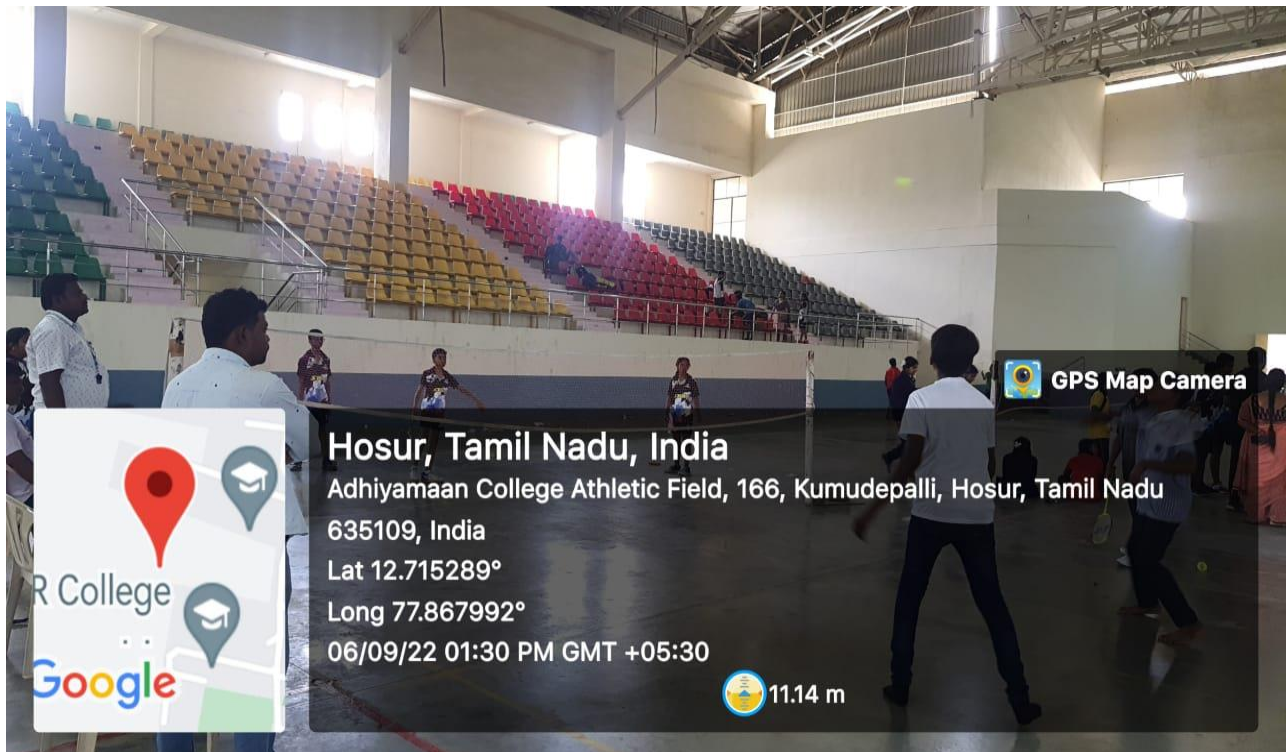

ADHIYAMAAN COLLEGE OF ENGINEERING

(Autonomous)

Affiliated to Anna University– Chennai & Approved by AICTE–New Delhi.

Accredited by NAAC & NBA-UGC, New Delhi

Badminton

Dr. M. G. R. Nagar, Hosur – 635130, Krishnagiri (Dt), Tamilnadu, India. Phone: Office:04344-260570,261001-3,261034. Fax:04344-260573 Website: www.adhiyamaan.ac.in
E-mail: principal@adhiyamaan.ac.in.

PRINCIPAL

Adhiyamaan College of Engineering (Autonomous),
Dr. M.G.R. Nagar, HOSUR - 635130