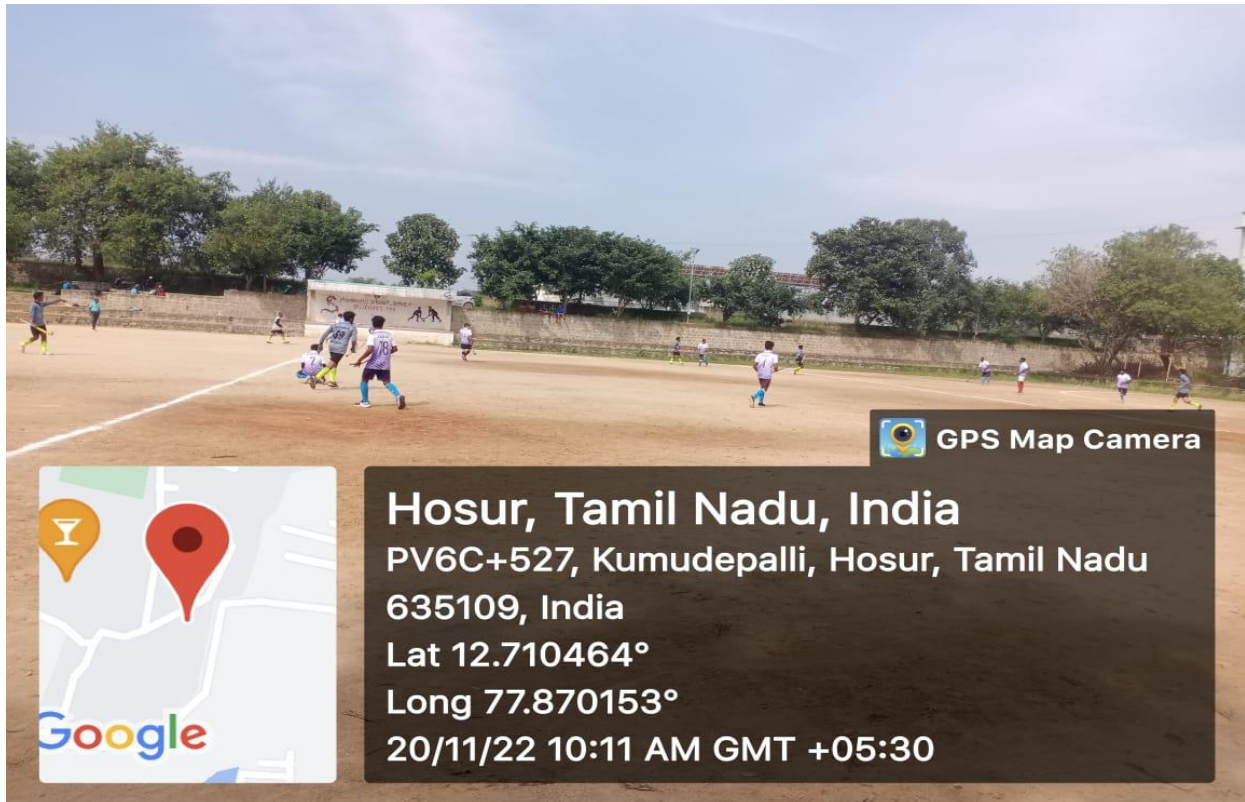

ADHIYAMAAN COLLEGE OF ENGINEERING

(Autonomous)

Affiliated to Anna University– Chennai & Approved by AICTE–New Delhi.

Accredited by NAAC & NBA-UGC, New Delhi

Hockey

Dr. M. G. R. Nagar, Hosur – 635130, Krishnagiri (Dt), Tamilnadu, India. Phone: Office:04344-260570,261001-3,261034. Fax:04344-260573 Website: www.adhiyamaan.ac.in
E-mail: principal@adhiyamaan.ac.in.

PRINCIPAL

Adhiyamaan College of Engineering (Autonomous),
Dr. M.G.R. Nagar, HOSUR - 635130