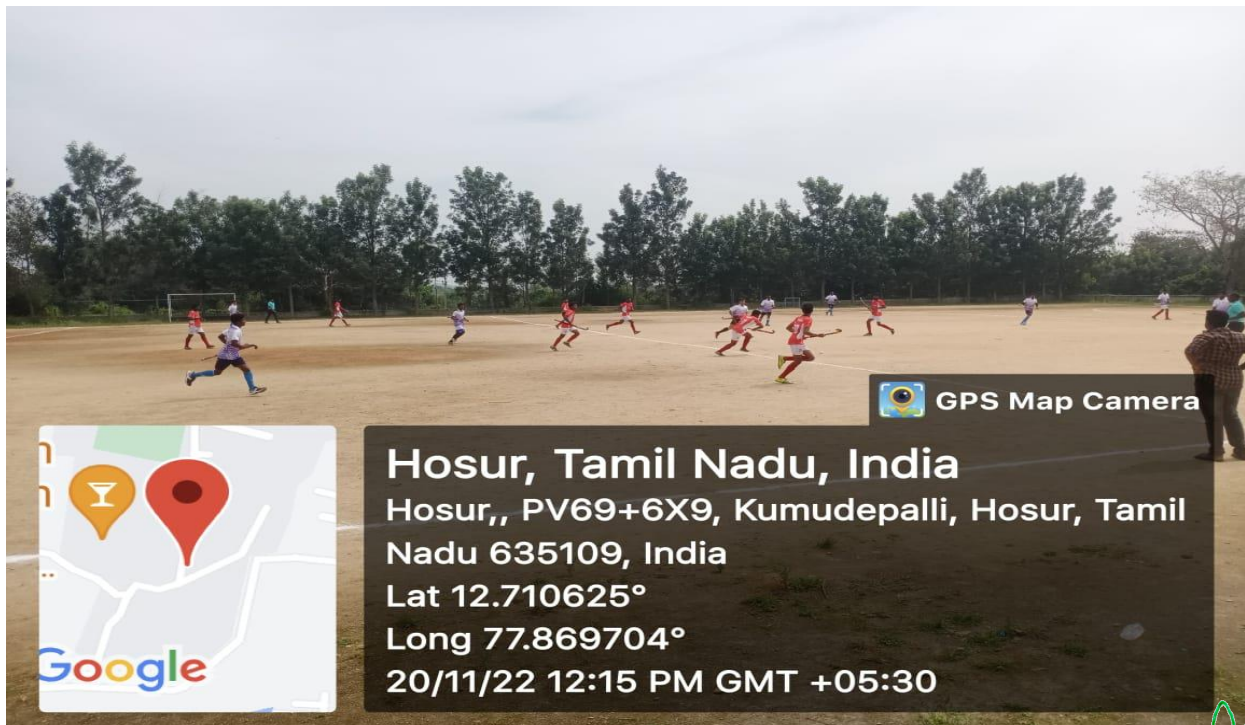

ADHIYAMAAN COLLEGE OF ENGINEERING

(Autonomous)

Affiliated to Anna University– Chennai & Approved by AICTE–New Delhi.

Accredited by NAAC & NBA-UGC, New Delhi

Hockey

Dr. M. G. R. Nagar, Hosur – 635130, Krishnagiri (Dt), Tamilnadu, India. Phone: Office:04344-260570,261001-3,261034. Fax:04344-260573 Website: www.adhiyamaan.ac.in
E-mail: principal@adhiyamaan.ac.in.

PRINCIPAL

Adhiyamaan College of Engineering (Autonomous),
Dr. M.G.R. Nagar, HOSUR - 635130