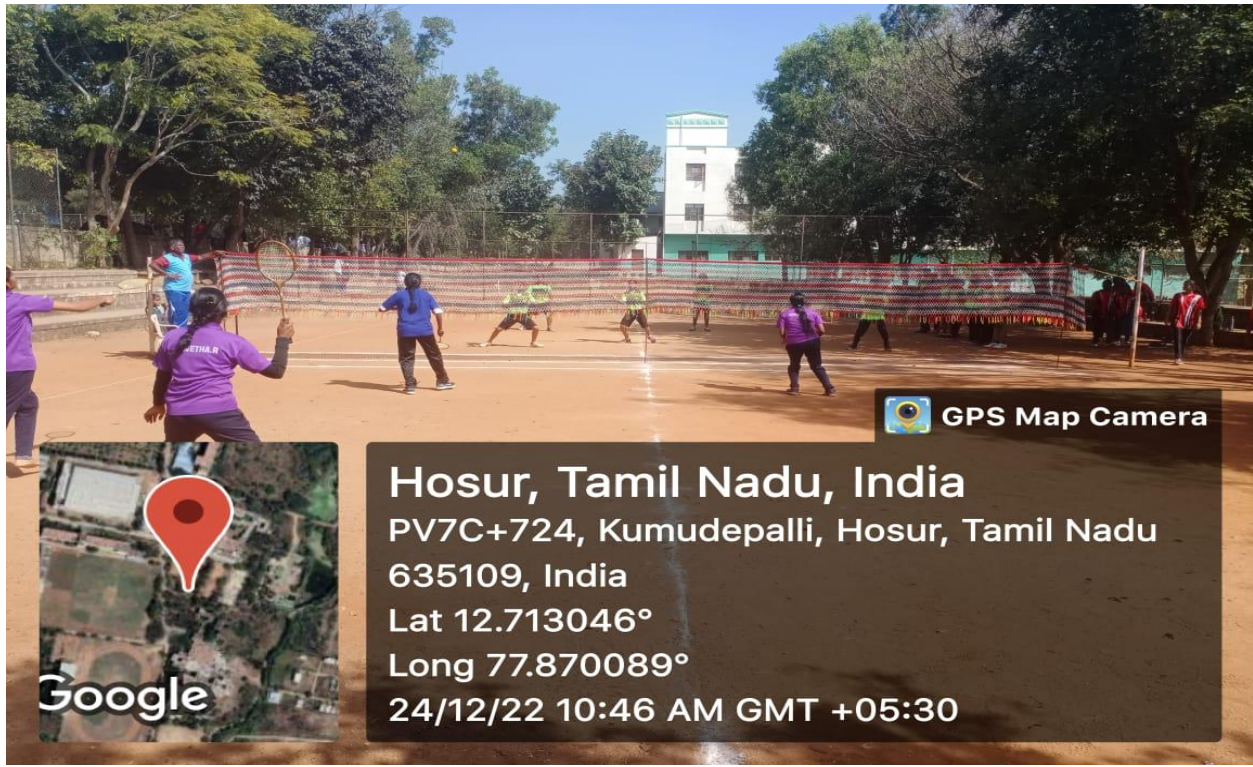

ADHIYAMAAN COLLEGE OF ENGINEERING

(Autonomous)

Affiliated to Anna University– Chennai & Approved by AICTE–New Delhi.

Accredited by NAAC & NBA-UGC, New Delhi

Ball Badminton

Dr. M. G. R. Nagar, Hosur – 635130, Krishnagiri (Dt), Tamilnadu, India. Phone: Office:04344–260570,261001-3,261034. Fax:04344–260573 Website: www.adhiyamaan.ac.in
E-mail: principal@adhiyamaan.ac.in.

PRINCIPAL

Adhiyamaan College of Engineering (Autonomous),
Dr. M.G.R. Nagar, HOSUR - 635130