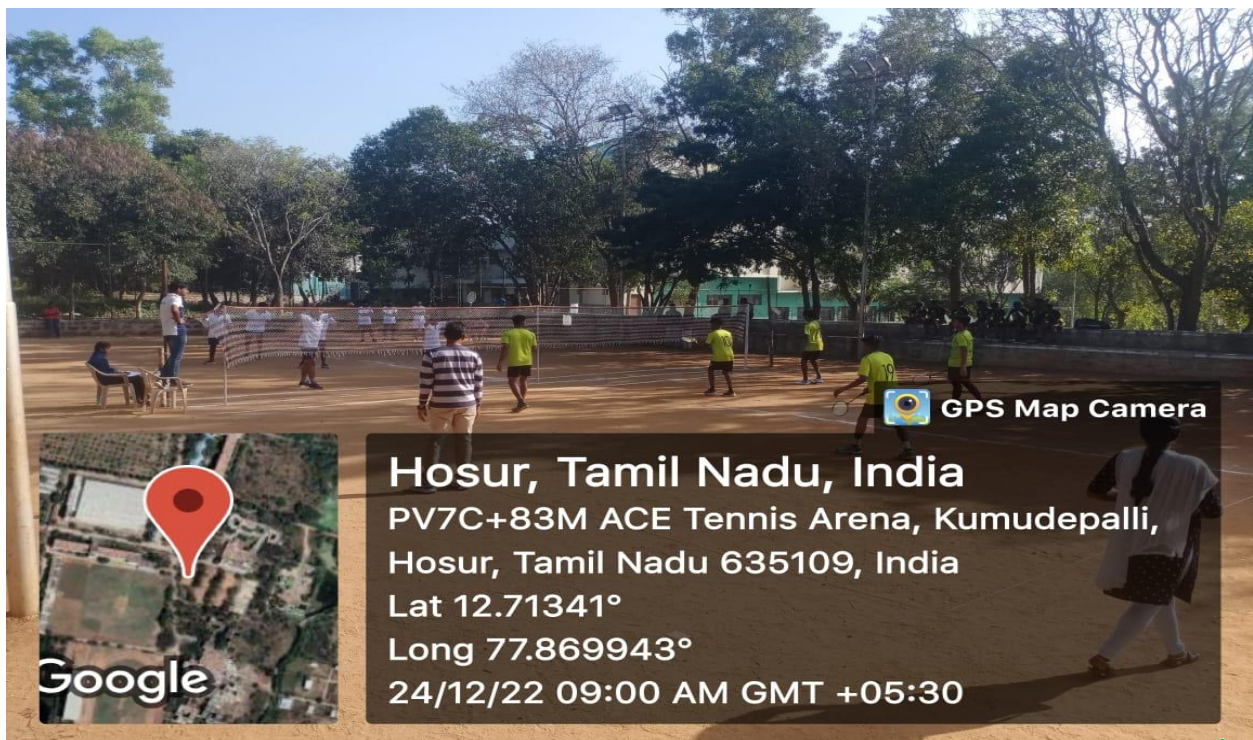

ADHIYAMAAN COLLEGE OF ENGINEERING

(Autonomous)

Affiliated to Anna University– Chennai & Approved by AICTE–New Delhi.

Accredited by NAAC & NBA-UGC, New Delhi

Ball Badminton

Dr. M. G. R. Nagar, Hosur – 635130, Krishnagiri (Dt), Tamilnadu, India. Phone: Office:04344–260570,261001-3,261034. Fax:04344–260573 Website: www.adhiyamaan.ac.in
E-mail: principal@adhiyamaan.ac.in.

PRINCIPAL

Adhiyamaan College of Engineering (Autonomous),
Dr. M.G.R. Nagar, HOSUR - 635130