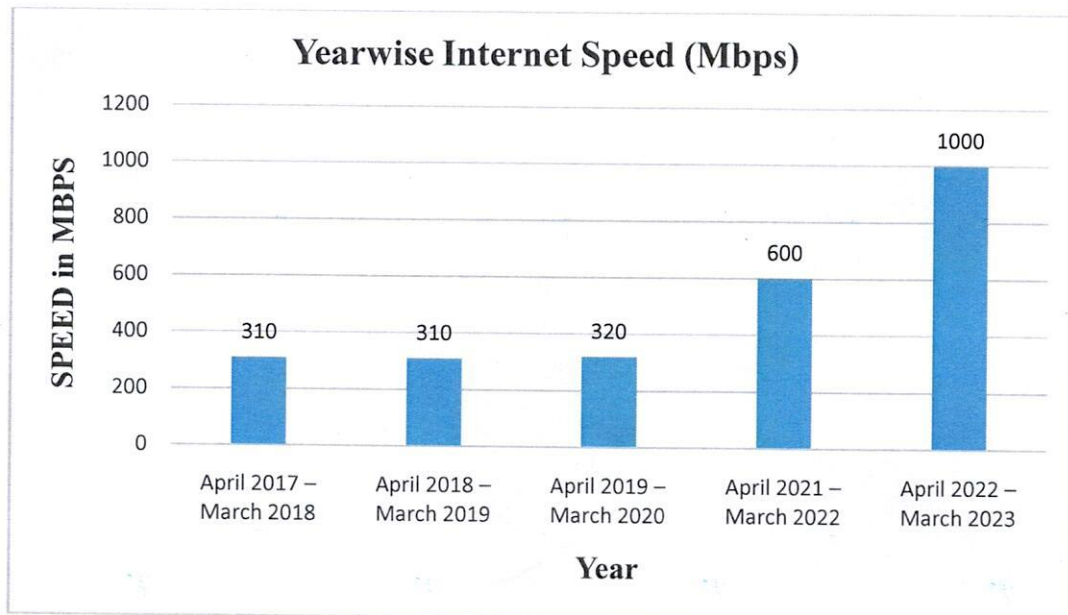

Internet Facility

The institution equipped with round the clock internet facility with a speed of 1000 Mbps (1:1), Optical fibre connectivity through BSNL.

S.No.	Year	Bandwidth	Service Provider
1.	April 2017 – March 2018	310 Mbps	BSNL
2.	April 2018 – March 2019	310 Mbps	BSNL
3.	April 2019 – March 2020	320 Mbps	BSNL
4.	April 2020 – March 2021	600 Mbps	BSNL
5.	April 2021– March 2022	1000 Mbps	BSNL