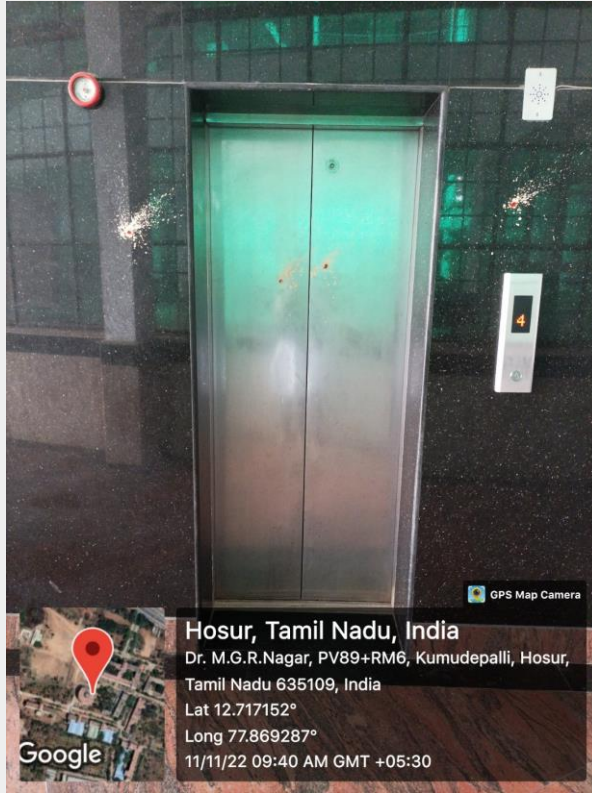

ADHIYAMAAN COLLEGE OF ENGINEERING (AUTONOMOUS) HOSUR-635130

Accredited by NAAC & NBA | Affiliated to Anna University – Chennai & Approved by AICTE

7.1.7 DISABLED-FRIENDLY AND BARRIER-FREE CAMPUS

RAMPS / LIFTS FOR EASY ACCESS TO CLASSROOMS

7.1.7 RAMPS / LIFTS FOR EASY ACCESS TO CLASSROOMS

ADHIYAMAAN COLLEGE OF ENGINEERING
(AUTONOMOUS) HOSUR-635130

Accredited by NAAC & NBA | Affiliated to Anna University – Chennai & Approved by AICTE

7.1.7 RAMPS / LIFTS FOR EASY ACCESS TO CLASSROOMS